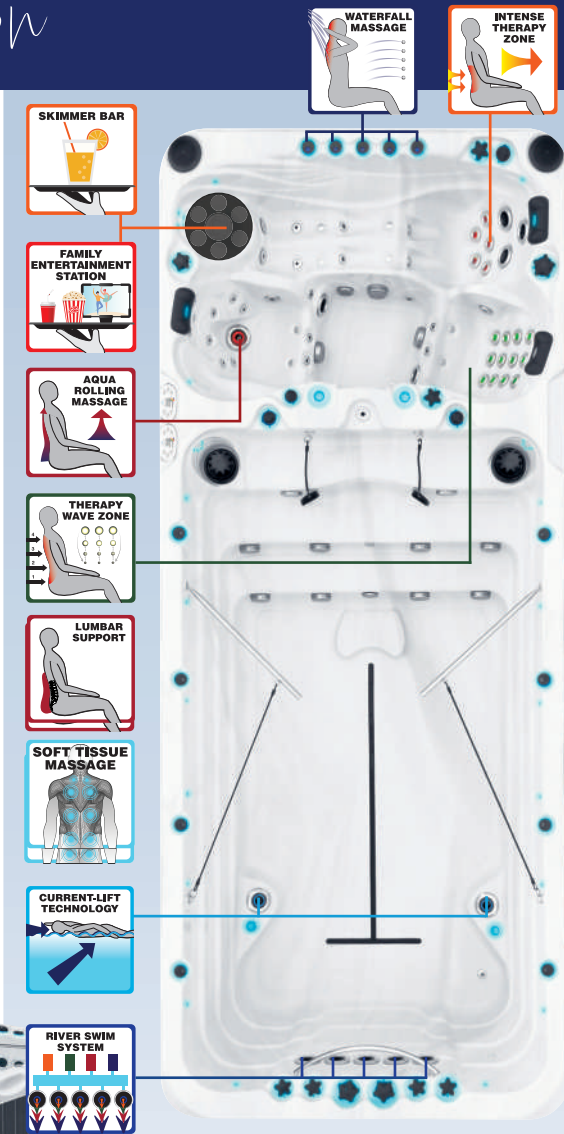

SPiRiT / SPiRiT DEEP | FITNESS Collection

The Spirit Swim Spa combines our innovative Current Lift Technology™ with a generous lineup of unique massage therapy options: the Aqua Rolling Massage™, the Intense Therapy Zone™, the Therapy Wave Zone™ and the Waterfall Massage™. The Spirit is divided into separate swim and spa sections, and you can vary the temperature between the two. This configuration allows you to enjoy a cool, comfortable workout followed by a warm, soothing soak. The Spirit's Dual Zone heating system gives you the best of both worlds – swimming and relaxing – in a single swim spa. Passion Spas is the only Swim Spa manufacturer in the world to offer Current-Lift Technology™ (page 40), enabling the swimmer to remain prone on the water surface at any degree of current intensity.

- Dimensions Standard: 540 x 228 x 128 cm
- Dimensions Deep: 540 x 228 x 152 cm
- Number of Seats: 2
- Number of loungers: 1
- Total Massage Jets: 60
- Turbo Swimjets: 5
- Floor Swimjets: 2
- Skimmer Bar
- Aqua Rolling Massage™
- Therapy Wave Zone
- Intense Therapy Zone
- Waterfall Massage
- Starbrite Interior LED light System
- Audio System with Bluetooth
- Wi-Fi Ready
- Hybrid Heating™
- EasyClean Shield
- Synergy Water Maintenance System
- Energy Efficient Filtration Pump
- Capacity Standard: 12000 L
- Dry Weight Standard: 1550 KG
- Capacity Deep: 14000 L
- Dry Weight Deep: 1700 KG
- Current-Lift Technology™
- River Swim System

Full specification page 55

*optional