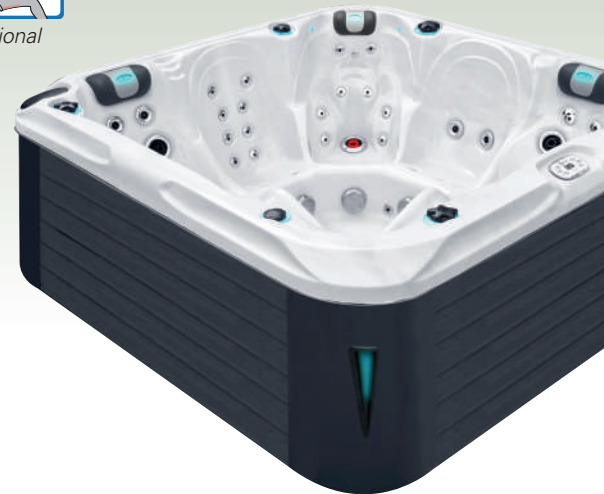

DELIGHT | SIGNATURE Collection

Passion Spas is pleased to present the Delight Spa, which is a very popular spa for families due to the variety of seating configurations. There are two comfortable loungers designed for different body lengths and extensive massage therapy with various features, including Passion Spas' propriety Aqua Rolling Massage™. Of course, the Delight Spa incorporates all of the quality construction features Passion Spas is known for, including molded base, synthetic frame, and thick fiberglass laminate backing the acrylic surface; everything needed to ensure the user a lifetime of enjoyment. As with all Passion Spas, the Delight has three layers of insulation, heat-lock design and our award winning Hybrid Heating™, making the spa energy efficient for low-cost operation.

- Dimensions: 213 x 213 x 91 cm
- Number of Seats: 3
- Number of Loungers: 2
- Total Massage Jets: 60
- Skimmer Bar
- Aqua Rolling Massage™
- Soft Air Massage System
- Starbrite Interior Led Light System
- Audio System with Bluetooth
- Wi-Fi Ready
- Hybrid Heating™
- Easyclean Shield
- Synergy Water Maintenance System
- Energy Efficient Filtration Pump
- Capacity: 1420 L
- Dry Weight: 380 KG

*optional

Full specification page 53