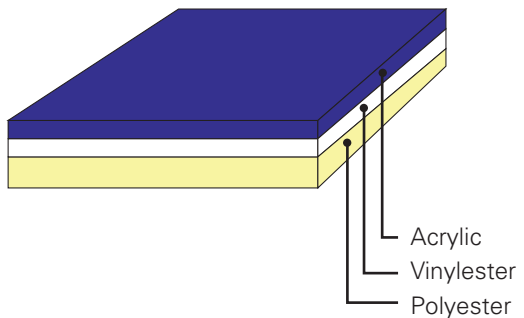

PASSION SPAS PRECISION ENGINEERING

Design and construction that make Passion Spas the best in structural integrity.

Passion Spas are designed to perform and built to last. Quality components and precise manufacturing combine to create one of the most fully featured and innovative spas available. Our acrylic shell is reinforced with vinyl-ester resin laminates that are applied by hand. The shell is supported by a durable synthetic support structure that will ensure that you can enjoy your spa for years to come. The entire base of the spa is enclosed with our Everlast synthetic floor support, providing integral seat supports and structural integrity. Passion Spas deliver superior design, quality components, and experienced craftsmanship in a spa that will provide you and your family with years of enjoyment.