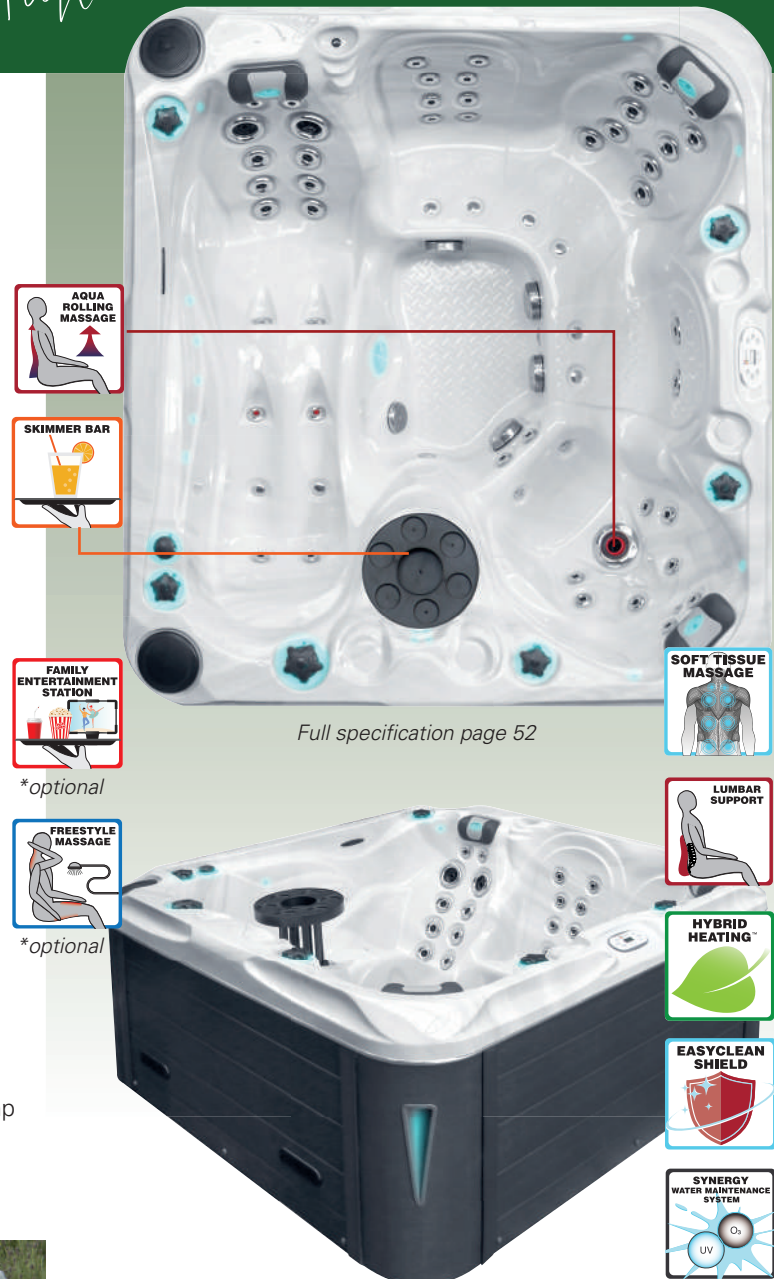

*optional

Full specification page 52

*optional

PLEASURE | SIGNATURE Collection

The Pleasure Spa is constructed to last a lifetime and was designed with exceptional attention to detail. Improved reclining capabilities, extra lumbar support, and updated massage functions all combine to make this fully-featured model the ultimate choice for personal therapy. Our innovative Aqua Rolling Massage™ is a great example. When on full power, it generates an intense massage stream that works its way up from the lower back all the way up to the base of the neck. The intensity of this massage feature is adjustable. Standard features include soft air massage, StarBrite LED lighting, and an Aromatherapy System, and all Signature Series Spas come with an MP3 system complete with integral speakers mounted in the spa shell. It isn't surprising that the Pleasure Spa has earned the distinction of being one of our most popular models.

- Dimensions: 215 x 200 x 91 cm
- Number of Seats: 4
- Number of Loungers: 1
- Total Massage Jets: 60
- Skimmer Bar
- Aqua Rolling Massage™
- Soft Air Massage System
- Starbrite Interior Led Light System
- Audio System with Bluetooth
- Wi-Fi Ready
- Hybrid Heating™
- Easyclean Shield
- Synergy Water Maintenance System
- Energy Efficient Filtration Pump
- Capacity: 1270 L
- Dry Weight: 320 KG

24

Full specification page 52

*optional

*optional

passion
spas | signature collection

SOLACE | SIGNATURE Collection

The Solace Spa is a 5-person spa with extra-large center seats for a more spacious mid-sized spa. This spa was thoughtfully designed for maximum relaxation and therapeutic benefit. Built with 58 total jets, the Solace has two wide bench seats, two-bucket seats and one lounger. One of the bucket seats features our exclusive Aqua Rolling Massage™, pushing water up your back, creating a vigorous massage effect.