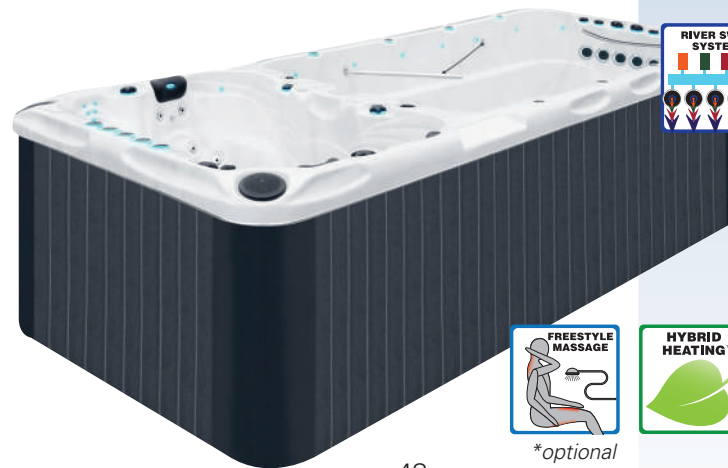

SPiRiT / SPiRiT DEEP | FITNESS Collection

The Spirit Swim Spa combines our innovative Current Lift Technology™ with a generous lineup of unique massage therapy options: the Aqua Rolling Massage™, the Intense Therapy Zone™, the Therapy Wave Zone™ and the Waterfall Massage™. The Spirit is divided into separate swim and spa sections, and you can vary the temperature between the two. This configuration allows you to enjoy a cool, comfortable workout followed by a warm, soothing soak. The Spirit's Dual Zone heating system gives you the best of both worlds – swimming and relaxing – in a single swim spa. Passion Spas is the only Swim Spa manufacturer in the world to offer Current-Lift Technology™ (page 40), enabling the swimmer to remain prone on the water surface at any degree of current intensity.

- Dimensions Standard: 540 x 228 x 128 cm
- Dimensions Deep: 540 x 228 x 152 cm
- Number of Seats: 2
- Number of loungers: 1
- Total Massage Jets: 60
- Turbo Swimjets: 5
- Floor Swimjets: 2
- Skimmer Bar
- Aqua Rolling Massage™
- Therapy Wave Zone
- Intense Therapy Zone
- Waterfall Massage
- Starbrite Interior LED light System
- Audio System with Bluetooth
- Wi-Fi Ready
- Hybrid Heating™
- EasyClean Shield
- Synergy Water Maintenance System
- Energy Efficient Filtration Pump
- Capacity Standard: 12000 L
- Dry Weight Standard: 1550 KG
- Capacity Deep: 14000 L
- Dry Weight Deep: 1700 KG
- Current-Lift Technology™
- River Swim System

Full specification page 55

*optional