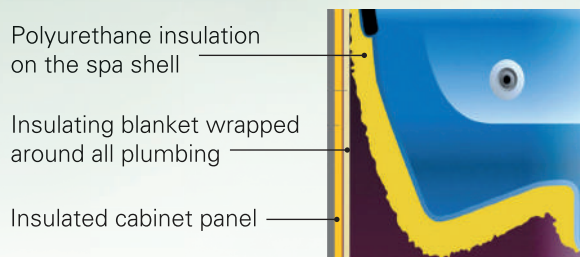

Triple Layer Insulation