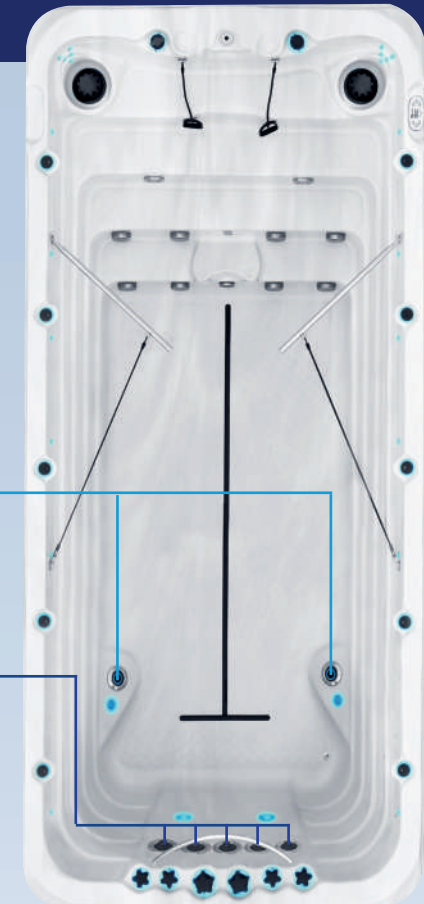

size to accommodate beginners to advanced conditioning. The Resistance cords are also standard included at swimspas from the Fitness Collection.

Rowing Exercise

All swimspas from the Fitness Collection have a Aquagym Seat in their design. Use this seat when you will do your workout on the Aqua Rowing Machine. A combination of stainless steel oars and rubber bands attach to swivel anchors allowing you to do the full rowing motion. This is an excellent upper-body and abdominal workout. The Aqua Rowing Machine is also standard included at all Swim Spas from the Fitness Collection.

Full specification page 55

- Dimensions Standard: 500 x 228 x 126 cm
- Dimensions Deep: 500 x 228 x 152 cm
- Turbo Swimjets: 5
- Floor Swimjets: 2
- Starbrite Interior LED light System
- Wi-Fi Ready
- Hybrid Heating™
- Easyclean Shield
- Synergy Water Maintenance System
- Energy Efficient Filtration Pump
- Capacity Standard: 10000 L
- Dry Weight Standard: 1400 KG
- Capacity Deep: 12000 L
- Dry Weight Deep: 1400 KG
- Current-Lift Technology™
- River Swim System