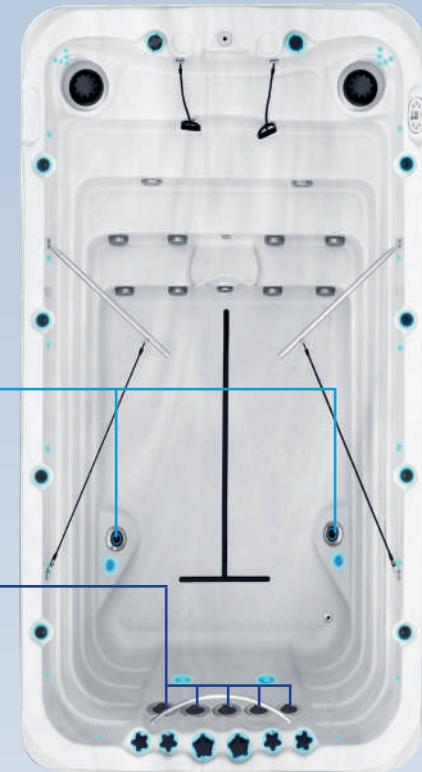

The Swim Spas from the Passion Spas Fitness Collection are specially developed by the Passion Spas design team to offer Aquagym options. They provide a variety of fun and healthy activities for your workout, all in the comfort of your own home.

Swim-Assist Tether System

Besides swimming against the unique River Swim System with use of the Current-Lift Technology (page 40), you can use the Swim-Assist Tether training system to add dimension to your range of the swimming options. The Swim-Assist Tether training system will keep you centered in the Swim Spa, allowing you to swim or walk at any speed with minimal friction on joints. This will increase the rate at which you burn calories and strengthen your muscles. The Swimming Tether System is standard included at all swimspas from the Fitness Collection.

Resistant cords

Resistant cords are used for curls, tricep extensions, chest presses, shoulder pulls, and back pulls. These upper-body exercises are specifically designed to build strength and lumbar core stability. The cords can vary in

Full specification page 55

- Dimensions Standard: 400 x 228 x 126 cm
- Dimensions Deep: 400 x 228 x 152 cm
- Turbo Swimjets: 5
- Floor Swimjets: 2
- Starbrite Interior LED light System
- Wi-Fi Ready
- Hybrid Heating™
- Easyclean Shield
- Synergy Water Maintenance System
- Energy Efficient Filtration Pump
- Capacity Standard: 7500 L
- Dry Weight Standard: 1200 KG
- Capacity Deep: 9000 L
- Dry Weight Deep: 1400 KG
- Current-Lift Technology™
- River Swim System