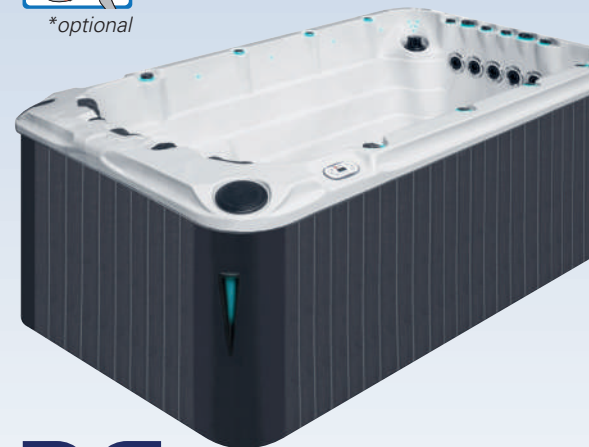

passion
spas | sport collection