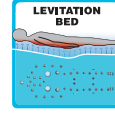

Full specification page 54

EUPHORIA MIGHTY WAVE

EXCLUSIVE *Collection*

The Euphoria Spa combines the most innovative spa massage ever developed with a 4-person configuration that provides multiple types of invigorating massage. The Levitation Bed™ was developed by Passion Spas and allows the user to lie face down or face up on the massage bed for a head-to-toe massage on both the front and back of the body. The Euphoria also features a comfortable lounge and bucket seats, creating a plethora of seating and massage experiences, like Aqua Rolling Massage™, Therapy Wave Zone™, Intense Therapy Zone™ and Waterfall Massage™. The 100+ jets allow you to target any part of your body with an invigorating massage, and jet pressure can be controlled throughout the spa. The Euphoria includes our exclusive Synergy Water Maintenance System as well as the full line-up of standard features offered in our Signature Spa Collection.