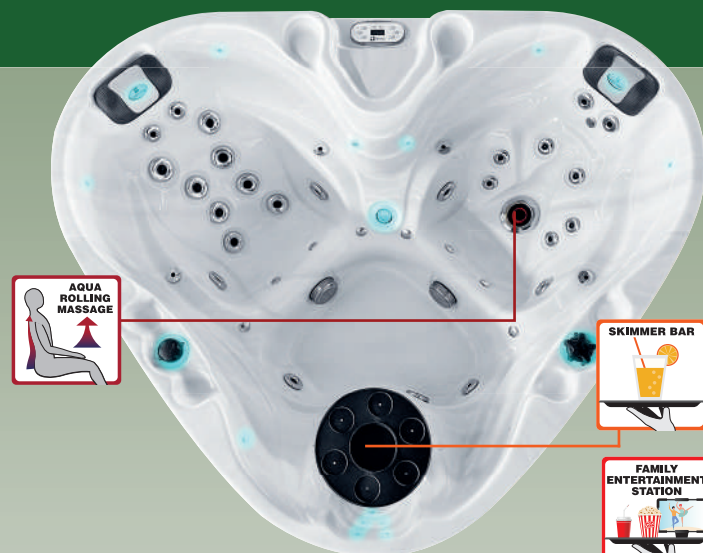

Full specification page 52

**optional*

**optional*

HEART

SIGNATURE Collection

The spa Heart is a true piece of art from the Passion Spas design department. The two comfortable seats each offer a completely different massage experience which you can enjoy together with your partner or friend.

The Heart offers our patented and propriety Aqua Rolling Massage™, which is similar to the powerful strokes of a massage therapist, starting at your lower back and working its way up to your neck. The great advantage of having this massage feature is that deeply renewing massage therapy is available 24 hours a day, no appointment necessary! The beautiful LED Lighting also provides an enchanting experience and ensures that every night will be a 'date night'.

- Dimensions: 210 x 170 x 78 cm
- Number of Seats: 2
- Total Massage Jets: 39
- Skimmer Bar
- Aqua Rolling Massage™
- Soft Air Massage System
- Starbrite Interior Led Light System
- Hybrid Heating™
- Easyclean Shield
- Synergy Water Maintenance System
- Energy Efficient Filtration Pump
- Capacity: 800 L
- Dry Weight: 200 KG

21

Full specification page 52

*optional

*optional

passion
spas | signature collection

SOULMATE | SIGNATURE Collection

The Soulmate is a compact spa in Passion Spas' Signature Collection. It combines two cozy loungers with the intensive massage of the unique Aqua Rolling Massage™ seat. Both loungers offer comfortable seating for people of different body lengths as well as different massage therapies. The spa is fitted with a lighting package which is stunning when the lights are low or in the nighttime if the spa is located outdoors. All controls, pillows, and cabinet corner accents offer accent lighting that, together with Passion Spas sound system, will create a magical experience for you. The Soulmate is an excellent choice if you are looking for a compact spa for you and your significant other.