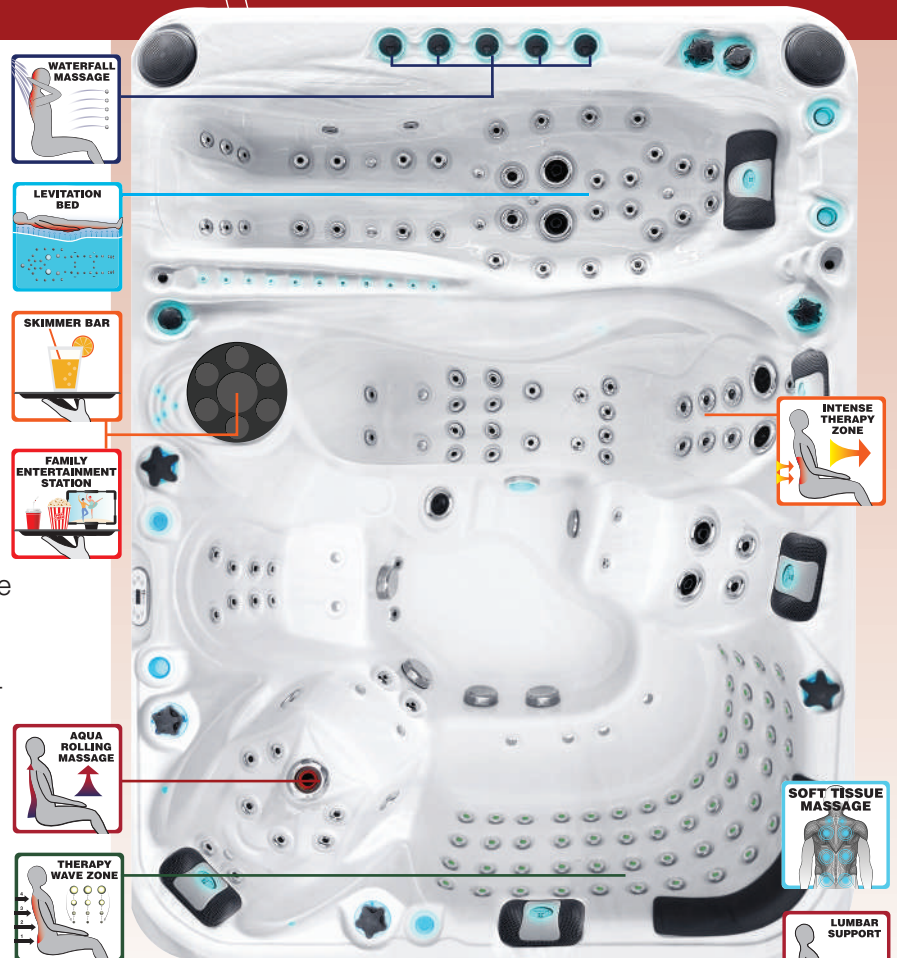

ECSTATIC MIGHTY WAVE

EXCLUSIVE *Collection*

The Ecstatic is a seven-person oasis that incorporates all standard features from the Exclusive Collection, and then some. It has five seats, one lounger, and one Levitation Bed. The Levitation Bed is the most innovative spa feature available on the market today, allowing you to lay face up or face down for the most relaxing whole-body massage imaginable. The Ecstatic also now boasts our Therapy Wave Zone, a massage feature that uses jets to work the muscles in the back, as well as a Waterfall Massage that concentrates on the neck. Additional features include an audio system, our Aqua Rolling Massage™, aromatherapy, Synergy Water Maintenance System, and over 150 therapeutic massage jets. In short, this model is packed with many cutting-edge features designed to provide the most relaxing, renewing hydrotherapy experience imaginable.

- Dimensions: 305 x 228 x 91 cm
- Number of Seats: 5
- Number of Loungers: 2
- Total Massage Jets: 160
- Skimmer Bar
- Family Entertainment Station
- Aqua Rolling Massage
- Therapy Wave Zone
- Intense Therapy Zone
- Waterfall Massage
- Levitation Bed

- Soft Air Massage System
- Starbrite Interior Led Light System
- Audio System with Bluetooth
- WiFi-Ready
- Hybrid Heating™
- Easyclean Shield
- Synergy Water Maintenance System
- Energy Efficient Filtration Pump
- Capacity: 1650 L
- Dry Weight: 500 KG

Full specification page 54