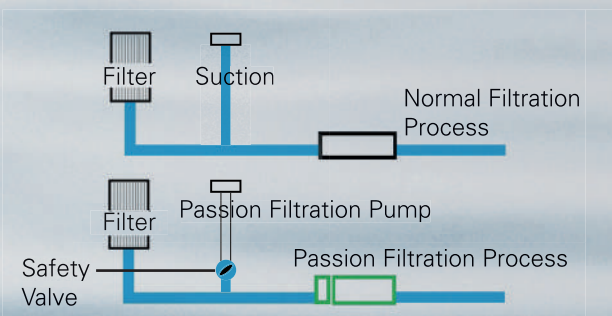

All in all, the Passion Spas All-Weather heat pump is the addition that you need to choose, that will ensure that your spa will be extra energy efficient, so that you are a good steward of your budget and the environment.

***Keep Money in your wallet
Save up to 75% Energy***

PASSION SPAS PERFECT WATER

Amazingly clear water due to our synergy water purification system.

Passion Spas are equipped with a multi-faceted water purification system that helps keep your water crystal clear and reduces the need for additional water sanitation and maintenance. The sole purpose of our dedicated filtration pump is to draw water through the spa filter, insuring that your spa water is constantly being filtered regardless of whether the massage pumps are operating. The water is sanitized by means of our highly effective Ozone System and, in our Signature and Exclusive Collections, further purified with our UV sanitation system. The combination of 100% filtration, ozone sanitation and UV purification creates our Synergy Water Maintenance System that creates the ultimate in clear water.