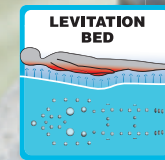

Levitation Bed™

The Levitation bed™ is the most innovative spa massage feature available. Experiencing this massage will give you a floating sensation because your body is completely enveloped in a soothing massage that can be adjusted for intensity and effect. You can lie either face down or face up, giving you a full head to toe massage that is simply amazing. The Levitation Bed™ is the only one of its kind and offered exclusively by Passion Spas.

Freestyle Massage

With Freestyle Massage you can manually determine at which area of your body you want to receive your therapeutic massage. The rotating jet stimulates your muscles by rubbing with vibrating warm water even above the waterline. This way you can flexibly guide your massage to your shoulder, hip, knee or ankle or any place you need warm water massage.

Neck Relief Massage™

The Neck Relief Massage™ is a new therapy specially created by Passion Spas which focuses on loosening your neck muscles by massaging from top to bottom your neck. Your muscles are rubbed by the warm water therapy. This massage technique will improve blood circulation, makes you feel positive and give an energy boost.

Therapy Wave Zone™

The Therapy Wave Zone™ is a massage that starts at the lower back, and slowly works its way up from your lower back to your shoulders and neck. The sensation mimics a cushioned rolling pin running up and down your back, soothing your muscles as it works its way from your lower back to neck.