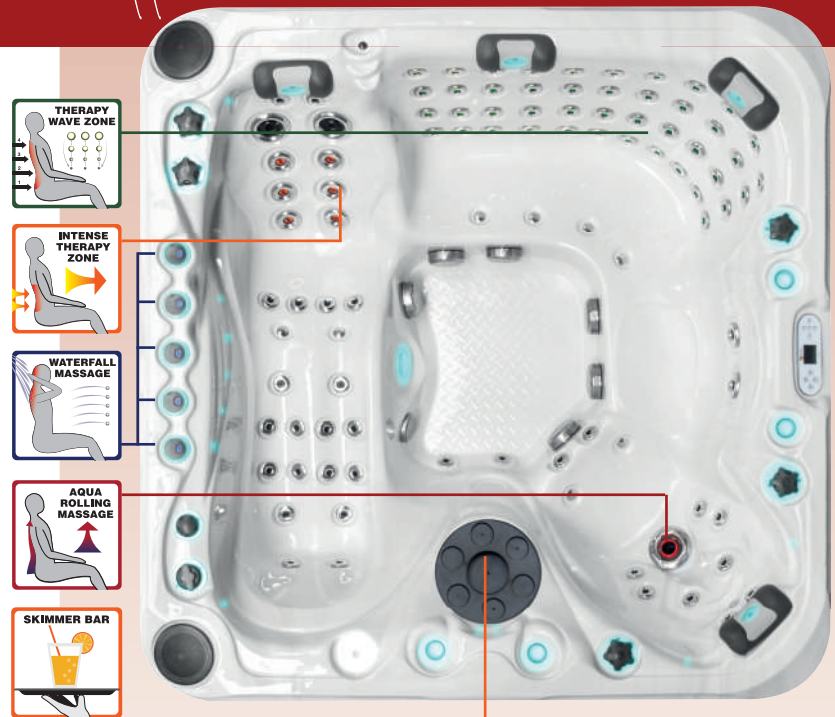

- Dimensions: 230 x 155 x 91 cm
- Number of Seats: 2
- Number of Loungers: 1
- Total Massage Jets: 60
- Skimmer Bar
- Aqua Rolling Massage™
- Therapy Wave Zone
- Intense Therapy Zone
- Waterfall Massage
- Soft Air Massage System
- Starbrite Interior Led Light System
- Audio System with Bluetooth
- Wi-Fi Ready
- Hybrid Heating™
- Easyclean Shield™
- Synergy Water Maintenance System
- Energy Efficient Filtration Pump
- Capacity: 875 L
- Dry Weight: 275 KG

34

Full specification
page 54

passion
spas | exclusive collection

FELICITY MIGHTY WAVE

EXCLUSIVE

Collection

As part of the Exclusive Collection, the Felicity lives up to its name. The two-person Wave Bench allows for a cozy side-by-side massage for you and your significant other, to enjoy the Wave sensation together. And, as part of the Exclusive Collection, the Felicity incorporates the most advanced and exciting massage experience we offer. Aqua Rolling Massage™, Therapy Wave Zone™, Waterfall Massage™, and Intense Therapy Zone™, are all standard in this amazing spa. Of course, the Felicity also includes an audio system, Synergy Water Maintenance System, and our exclusive Hybrid Heating™, making it a truly deluxe spa that will provide years of delightful therapeutic relaxation for you and your family.

- Dimensions: 230 x 230 x 91 cm
- Number of Seats: 5
- Number of Loungers: 1
- Total Massage Jets: 97
- Skimmer Bar
- Family Entertainment Station
- Aqua Rolling Massage
- Therapy Wave Zone
- Intense Therapy Zone
- Waterfall Massage
- Soft Air Massage System
- Starbrite Interior Led Light System
- Audio System with Bluetooth
- WiFi-Ready
- Hybrid Heating™
- Easyclean Shield
- Synergy Water Maintenance System
- Energy Efficient Filtration Pump
- Capacity: 1580 L
- Dry Weight: 400 KG