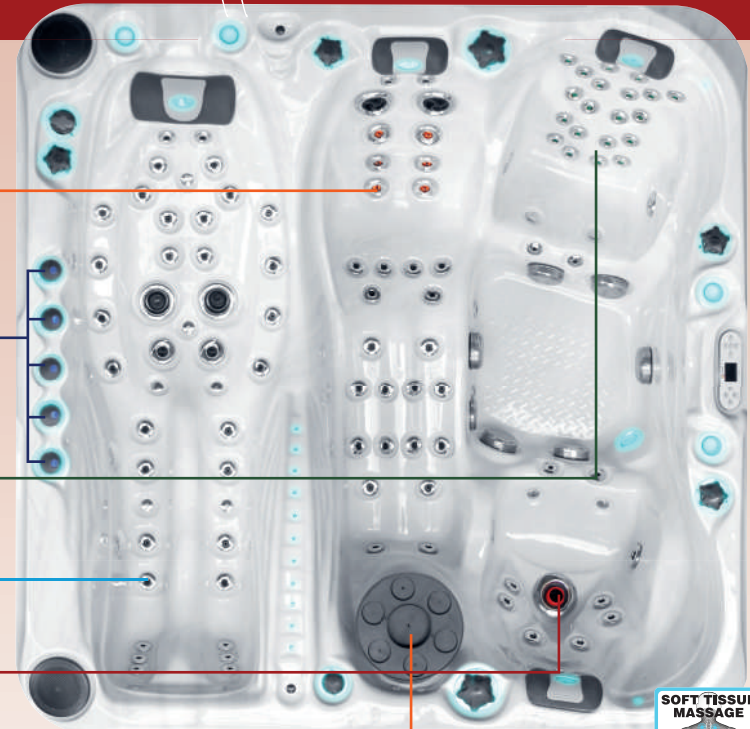

- Dimensions: 224 x 224 x 91 cm
- Number of Seats: 7
- Total Massage Jets: 105
- Skimmer Bar
- Family Entertainment Station
- Aqua Rolling Massage™
- Therapy Wave Zone
- Intense Therapy Zone
- Waterfall Massage
- Soft Air Massage System
- Starbrite Interior Led Light System
- Audio System with Bluetooth
- Wi-Fi Ready
- Hybrid Heating™
- EasyClean Shield
- Synergy Water Maintenance System
- Energy Efficient Filtration Pump
- Capacity: 1450 L
- Dry Weight: 390 KG

Full specification page 54

EUPHORIA MIGHTY WAVE

EXCLUSIVE *Collection*

The Euphoria Spa combines the most innovative spa massage ever developed with a 4-person configuration that provides multiple types of invigorating massage. The Levitation Bed™ was developed by Passion Spas and allows the user to lie face down or face up on the massage bed for a head-to-toe massage on both the front and back of the body. The Euphoria also features a comfortable lounge and bucket seats, creating a plethora of seating and massage experiences, like Aqua Rolling Massage™, Therapy Wave Zone™, Intense Therapy Zone™ and Waterfall Massage™. The 100+ jets allow you to target any part of your body with an invigorating massage, and jet pressure can be controlled throughout the spa. The Euphoria includes our exclusive Synergy Water Maintenance System as well as the full line-up of standard features offered in our Signature Spa Collection.