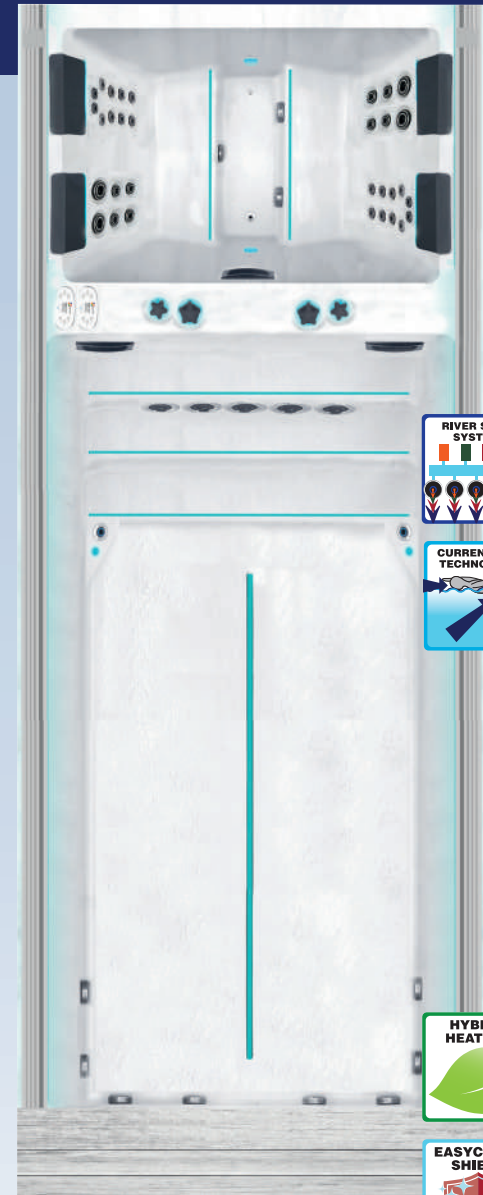

The Balance Swim Spa was created through a collaboration between Passion Spas design team and renowned architects who specialize in modern compositions. Straight lines and right angles, together with the LED lighting, emphasize the ultimate cubical image. At the same time, comfort has also been thought of. Lumbar support is used in the warm spa area. Even though it is not visible, the tub has extra support in the lumbar area of your back, so that you can sit relaxed and feel rejuvenated after the therapy. The River Swim System has been applied in the cool swimming area. This system provides a widely even flow of water, making it ideal for vigorous swimming. If you reduce the force on this swimming system, the two Current-Lift jets will automatically switch on, which will balance your swimming position so that you can swim comfortably. A feast for the eyes, this Balance Swim Spa delivers a performance that you and your family will enjoy for years to come.

- Dimensions: 600 x 228 x 138 cm
- Number of Seats: 4
- Total Massage Jets: 34
- Starbrite Interior Led Light System
- Audio System with Bluetooth
- Wi-Fi Ready
- River Swim System
- Current-Lift Technology
- AutoLock™ Cover
- Walk-on Covers
- Hybrid Heating™
- Easyclean Shield
- Synergy Water Maintenance System
- Energy Efficient Filtration Pump
- Capacity: 11500 L
- Dry Weight: 1400 KG

*optional

Full specification page 55

passion
spas | sport collection