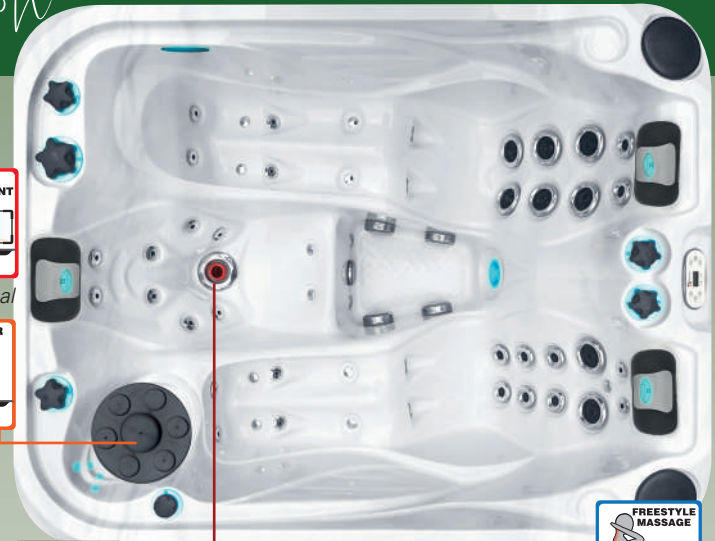

22

*optional

Full specification page 52

*optional