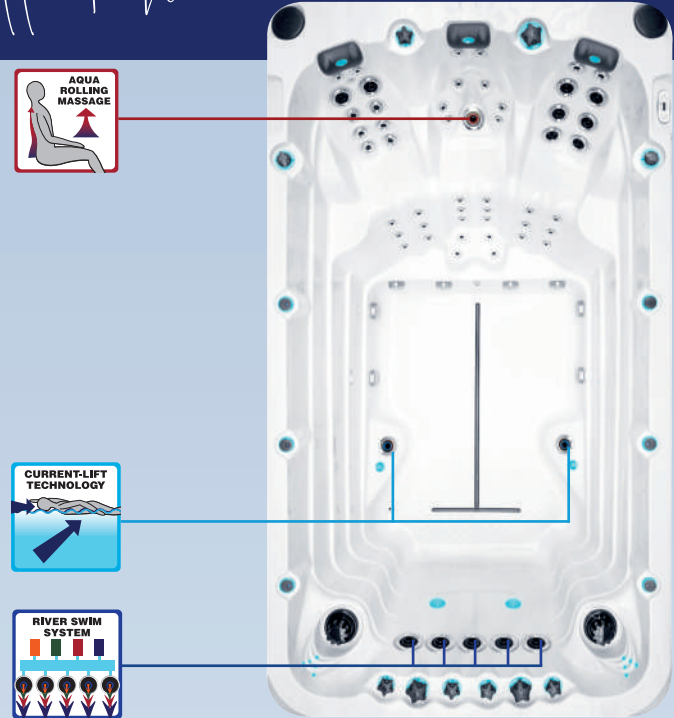

ACTIVITY 1 / ACTIVITY 1 DEEP

SPORT Collection

The Activity 1 Swim Spa is a compact swim spa that combines 3 massage seats with the River Swim System, allowing for a vigorous swim while keeping your head comfortably above the water level. The force and flow of the stream can be used in combination with our unique Current-Lift technology™ (page 40), enabling you to also remain prone in the water even while swimming at a slower pace. The three massage seats are designed for different body lengths and incorporate specially designed massage techniques including our exclusive Passion Spas Aqua Rolling Massage™, one of our most popular and effective massage features.

- Dimensions Standard: 394 x 226 x 126 cm
- Dimensions Deep: 394 x 226 x 152 cm
- Number of seats: 3
- Total Massage Jets: 50
- Turbo Swimjets: 5
- Floor Swimjets: 2
- Aqua Rolling Massage™
- Starbrite Interior LED light System
- Audio System with Bluetooth
- Wi-Fi Ready
- Hybrid Heating™
- Easyclean Shield
- Synergy Water Maintenance System
- Energy Efficient Filtration Pump
- Capacity Standard: 7500 L
- Dry Weight Standard: 1200 KG
- Capacity Deep: 9000 L
- Dry Weight Deep: 1400 KG
- Current-Lift Technology™
- River Swim System

Full specification page 55