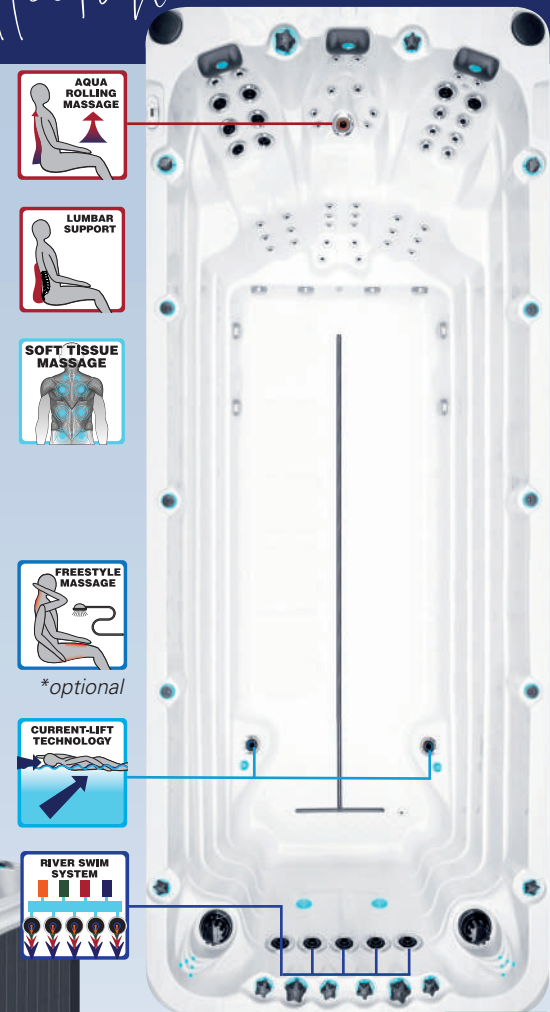

ACTIVITY 2 / ACTIVITY 2 DEEP

SPORT *Collection*

The new Activity 2 Swim Spa is a longer version of our current model Activity 1. It has been added to our Passion Swim Spas collection because all swimmers who have tested our River Swim System in Activity 1 are thrilled. The River Swim System (page 40) provides a continuous stream of water across the width of the pool, giving the swimmer a strong current to swim against. At the same time, the water surface is unbroken and remains calm, so you can keep your head dry without any problems. For all swimmers, the Activity 2 Swim Spa makes the dream of swimming and training efficiently in your own garden come true.

- Dimensions Standard: 549 x 226 x 126 cm
- Dimensions Deep: 549 x 226 x 152 cm
- Number of seats: 3
- Total Massage Jets: 50
- Turbo Swimjets: 5
- Floor Swimjets: 2
- Aqua Rolling Massage™
- Starbrite Interior LED light System
- Audio System with Bluetooth
- Wi-Fi Ready
- Hybrid Heating™
- Easyclean Shield
- Synergy Water Maintenance System
- Energy Efficient Filtration Pump
- Capacity Standard: 12500 L
- Dry Weight Standard: 1400 KG
- Capacity Deep: 15000 L
- Dry Weight Deep: 1600 KG
- Current-Lift Technology™
- River Swim System

Full specification page 55