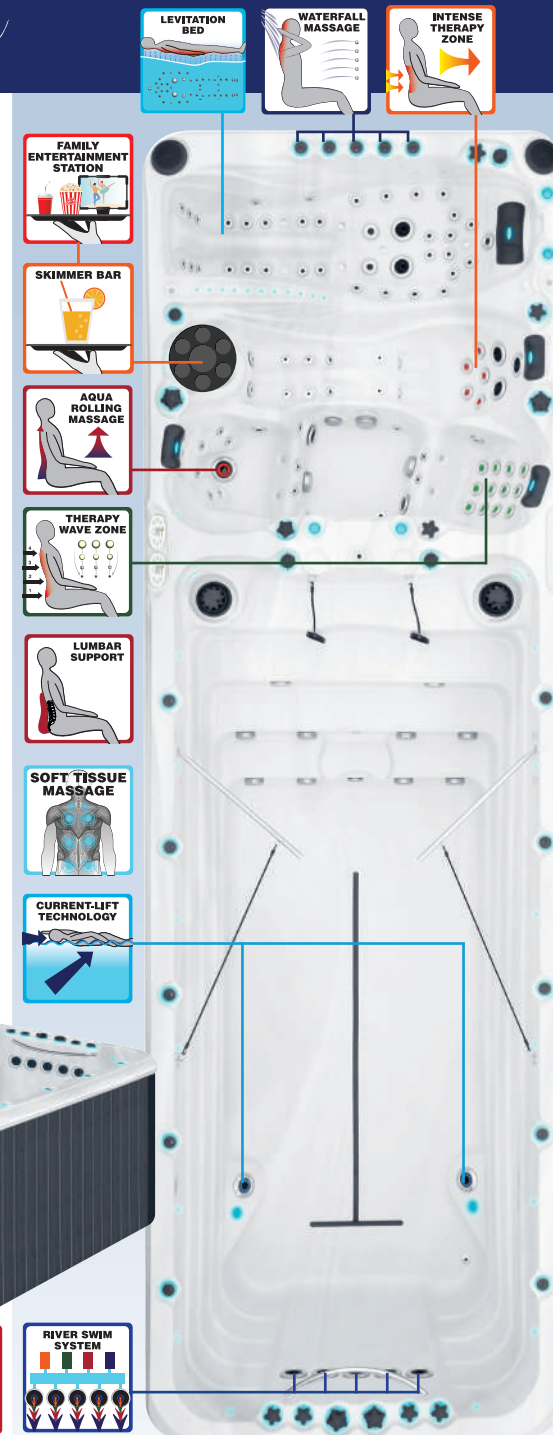

Full specification page 55