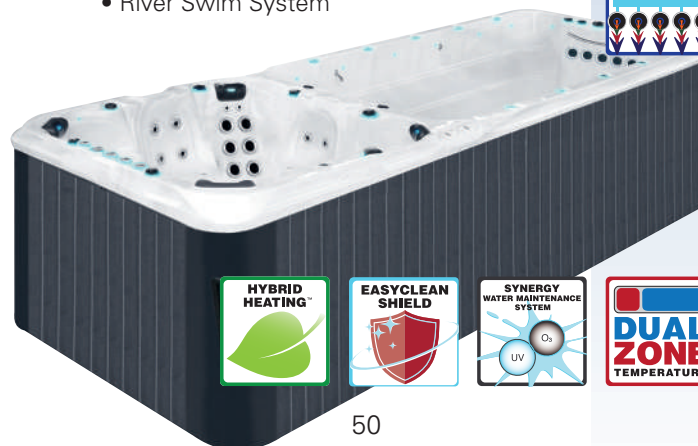

- Dimensions Standard: 708 x 225 x 126 cm
- Dimensions Deep: 708 x 225 x 155 cm
- Number of Seats: 8
- Total Massage Jets: 70
- Turbo Swim Jets: 5
- Floor Swim Jets: 2
- Skimmer Bar
- Aqua Rolling Massage™
- Therapy Wave Zone
- Intense Therapy Zone
- Waterfall Massage
- Starbrite Interior LED light System
- Audio System with Bluetooth
- Wi-Fi Ready
- Hybrid Heating™
- Easyclean Shield™
- Synergy Water Maintenance System

- Energy Efficient Filtration Pump
- Capacity Standard: 13000 L
- Dry Weight Standard: 1600 KG
- Capacity Deep: 15000 L
- Dry Weight Deep: 1750 KG
- Current-Lift Technology™
- River Swim System

Full specification page 55