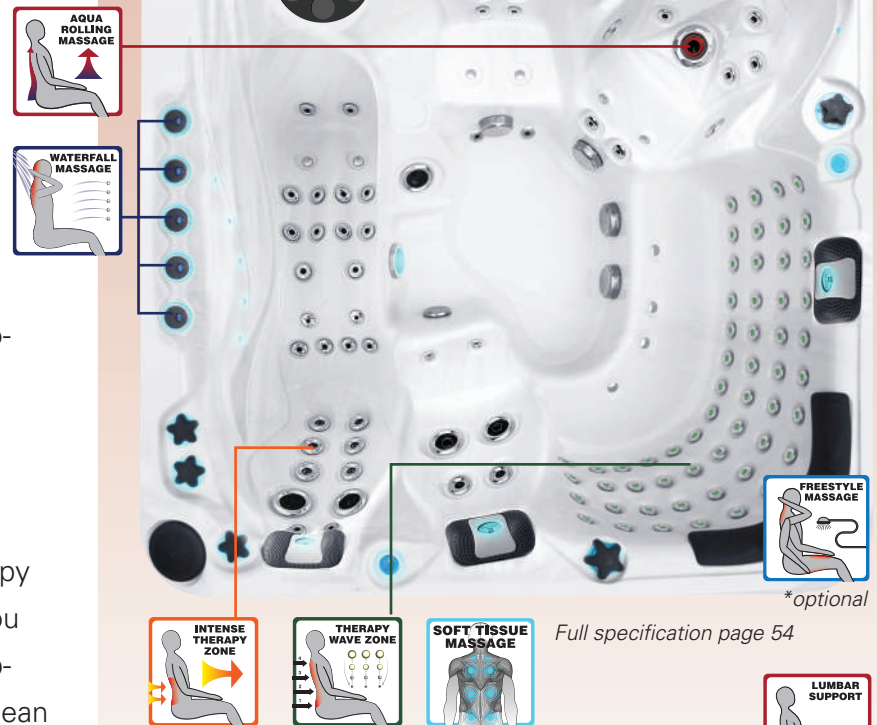

*optional

Full specification page 54

passion
spas | exclusive collection

EXHILARATE MIGHTY WAVE

EXCLUSIVE *Collection*

The Exhilarate spa is a new addition to Passion Spas' exciting Exclusive Collection. This spa excels in the variety of massage therapies, all of which are designed on the drawing board of Passion Spas design team and are unique. The AquaRolling Massage™ generates a powerful stream that massages from your lower back to the base of the neck, the Wave Therapy Zone™ offers an undulating massage that goes layer by layer from the bottom up, the Intense Therapy Zone™ offers a powerful massage by activating 6 specially selected jets, which combine high insensitivity with rotation, and the Waterfall Massage makes the water splash on your shoulders just like the chopping massage with your favorite masseur. All in all, this spa provides therapy available 24 hours a day, while you decide how long you want to enjoy. Furthermore, the Exhilarate spa is equipped with the energy-efficient Hybrid Heating™, EasyClean Shield™, and all the unique features that the Exclusive Collection is known for. The beautiful LED lighting in the shell, the controls and the headrests ensure that you will spend many magical evenings in this spa.

- Dimensions: 230 x 230 x 91 cm
- Number of Seats: 5
- Number of Loungers: 1
- Total Massage Jets: 122
- Skimmer Bar
- Family Entertainment Station
- Aqua Rolling Massage
- Therapy Wave Zone
- Intense Therapy Zone
- Waterfall Massage
- Soft Air Massage System
- Starbrite Interior Led Light System
- Audio System with Bluetooth
- WiFi-Ready
- Hybrid Heating(tm)
- Easyclean Shield
- Synergy Water Maintenance System
- Energy Efficient Filtration Pump
- Capacity: 1580 L
- Dry Weight: 400 KG