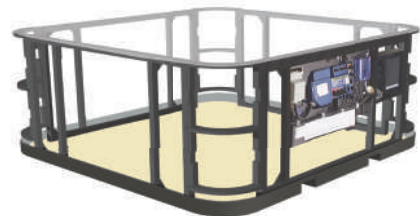

PASSION SPAS PRECISION ENGINEERING

Design and construction that make Passion Spas the best in structural integrity.

Passion Spas are designed to perform and built to last. Quality components and precise manufacturing combine to create one of the most fully featured and innovative spas available. Our acrylic shell is reinforced with vinyl-ester resin laminates that are applied by hand. The shell is supported by a durable synthetic support structure that will ensure that you can enjoy your spa for years to come. The entire base of the spa is enclosed with our Everlast synthetic floor support, providing integral seat supports and structural integrity. Passion Spas deliver superior design, quality components, and experienced craftsmanship in a spa that will provide you and your family with years of enjoyment.