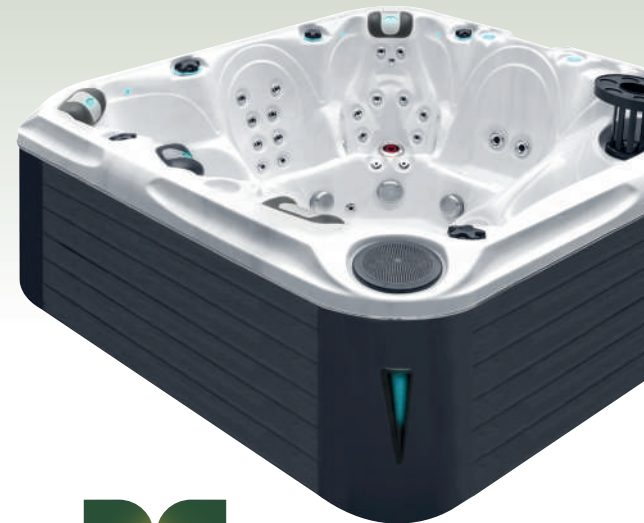

- Dimensions: 230 x 230 x 91 cm
- Number of Seats: 5
- Number of Loungers: 1
- Total massage Jets: 60
- Skimmer Bar
- Aqua Rolling Massage™
- Soft Air Massage System
- Starbrite Interior Led Light System
- Audio System with Bluetooth
- Wi-Fi Ready
- Hybrid Heating™
- Easyclean Shield
- Synergy Water Maintenance System
- Energy Efficient Filtration Pump
- Capacity: 1570 L
- Dry Weight: 380 KG

**optional*

**optional*

Full specification page 53

DEVOTION

SIGNATURE Collection

*optional

*optional

If you are looking for a spa for your family with the same viewing direction, the 2020 addition to the Signature Collection: The Devotion Spa is the right choice for you. With three fullbody loungers and two semi-loungers it is a unique new spa that offering loungers for five people. The Devotion comes standard with proprietary features such as Easyclean Shield™, Hybrid Heating™ and Aqua Rolling Massage™, as well as the newly designed Neck Relief Massage™ system. The Neck Relief Massage™ is a new therapy specially created by Passion Spas which focuses on loosening your neck muscles by massaging from top to bottom your neck muscles. The Devotion also features our exclusive Synergy Water System, automatically maintaining clean and fresh water, making this new spa both a relaxing and an energy efficient choice.