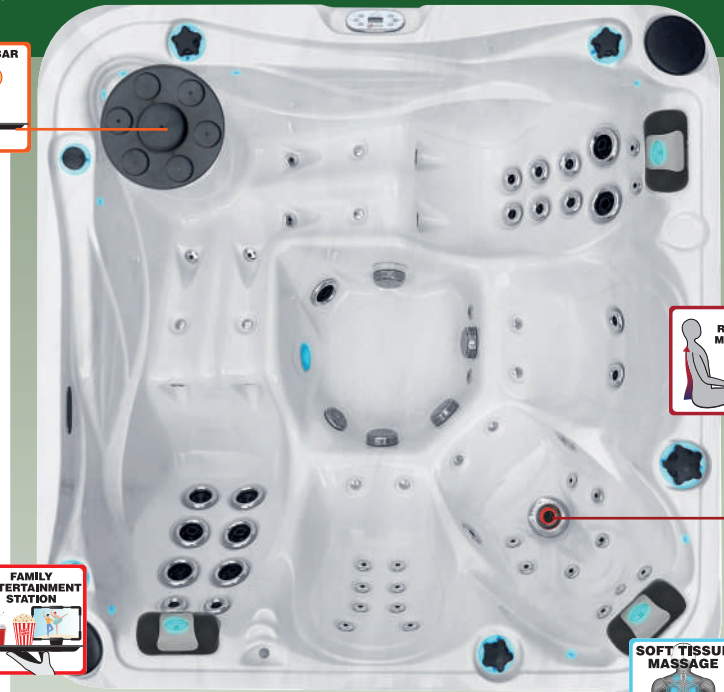

*optional

Full specification page 53