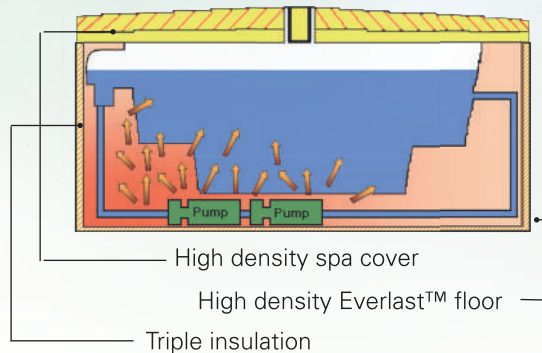

Heat Lock System