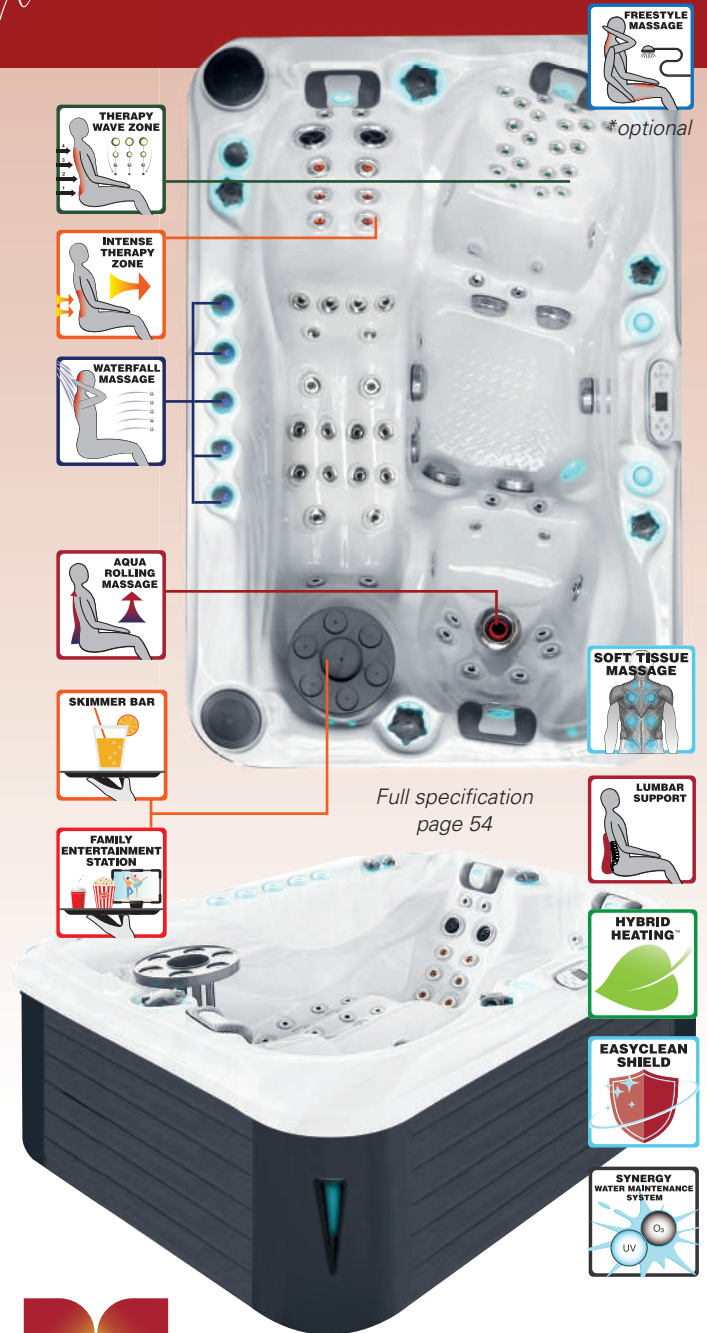

Full specification
page 54

passion
spas | exclusive collection