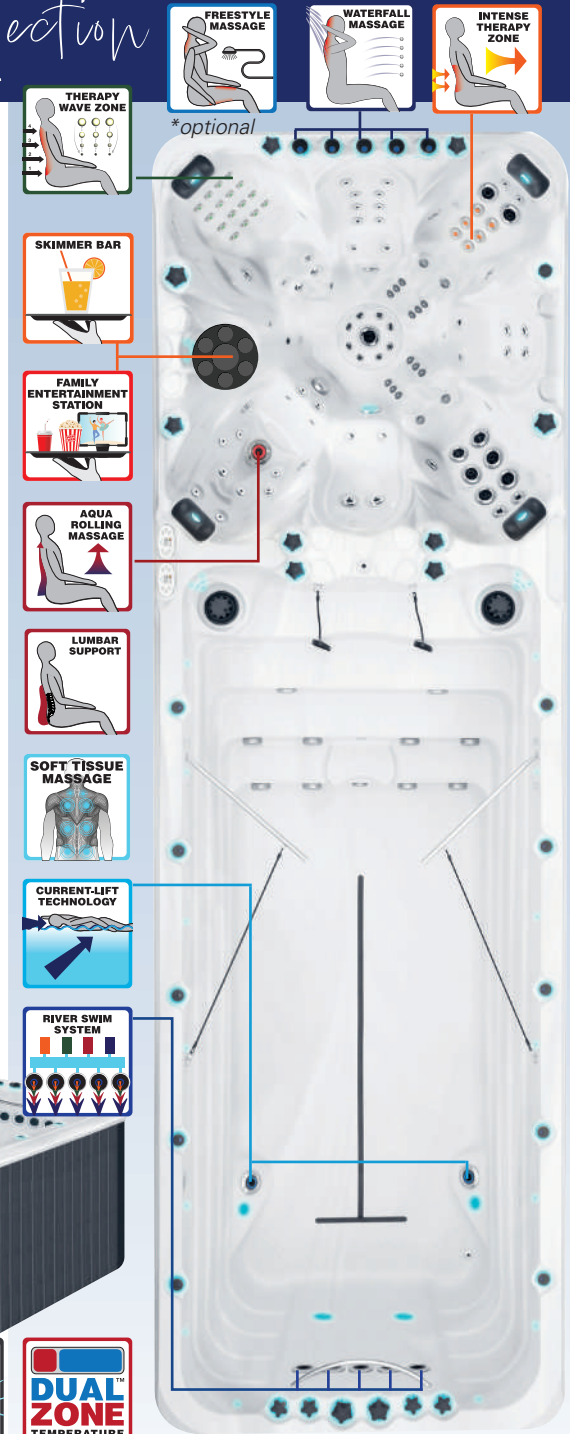

- Dimensions Standard: 708 x 225 x 126 cm
- Dimensions Deep: 708 x 225 x 155 cm
- Number of Seats: 8
- Total Massage Jets: 70
- Turbo Swim Jets: 5
- Floor Swim Jets: 2
- Skimmer Bar
- Aqua Rolling Massage™
- Therapy Wave Zone
- Intense Therapy Zone
- Waterfall Massage
- Starbrite Interior LED light System
- Audio System with Bluetooth
- Wi-Fi Ready
- Hybrid Heating™
- Easyclean Shield™
- Synergy Water Maintenance System

- Energy Efficient Filtration Pump
- Capacity Standard: 13000 L
- Dry Weight Standard: 1600 KG
- Capacity Deep: 15000 L
- Dry Weight Deep: 1750 KG
- Current-Lift Technology™
- River Swim System

Full specification page 55