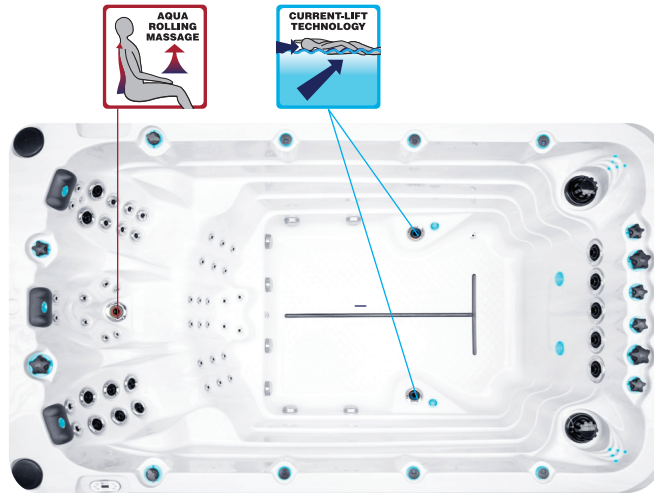

passion
spas | love your senses

SWIMSPA ACTIVITY I - ACTIVITY I DEEP

PASSION SPAS SPORT- EN FITNESS COLLECTION

SPECIFICATIONS/GENERAL

Dimensions LxWxH.....	394x226x 126/152 cm
Number of Loungers.....	3
Capacity in Liter.....	7500/9000
Dry Weight in kg.....	1200/1400
Full Weight in kg.....	8700/10400
Shell Material.....	Aristech® Acrylic with Vinylester and Polyester
Synthetic Maintenance Free Cabinet.....	Standard
Removable Side Panels.....	8
Durable Support System.....	Synthetic
Everlast™ Full Floor Support Material.....	Polyester
High Density Urethane Insulation.....	Standard

WATER SYSTEM

Total jets.....	58
Air Control Valve.....	5
Filters / Surface.....	(2) 50 Square Feet
Top Access Skim Filter.....	High-Volume Vortex Skimmer
Floor Drain.....	1
External Drain.....	1
Hi Flow Suctions.....	8
Water Diverter Valve.....	2
6" Turbo Swim Jet.....	7
6" Aqua Rolling Massage Jet.....	1
5" Massage Jets, Directional, Rotational and Pulsational.....	8
3" Directional Jets.....	8
2" Directional Jets.....	32
Ozone Jets.....	2

SPECIAL FEATURES

Molded Headrest Soft Pillows with LED Light.....	3
StarBrite Interior LED Light System.....	Standard
Cascade Creek Water Fall.....	1
Exterior Corner LED Lighting.....	Standard
Aromatherapy System.....	Standard
Ozone Sanitation System.....	Standard
UV Synergy System.....	Standard
Ultra Efficient Dual-Wrap Cabinet Insulation.....	Standard
5/4 Ultra Efficient Walk-On Cover.....	Optional

ELECTRICAL SYSTEM

Voltage.....	230/380 V
Amperage.....	20 Amp - 380V / 40 Amp - 230 V
Full Flow Electric Heater.....	3 kw
Control System.....	Balboa BP6013
Light (18 x Multi Color LED).....	Standard
Electronic Topside Control.....	Balboa TP600