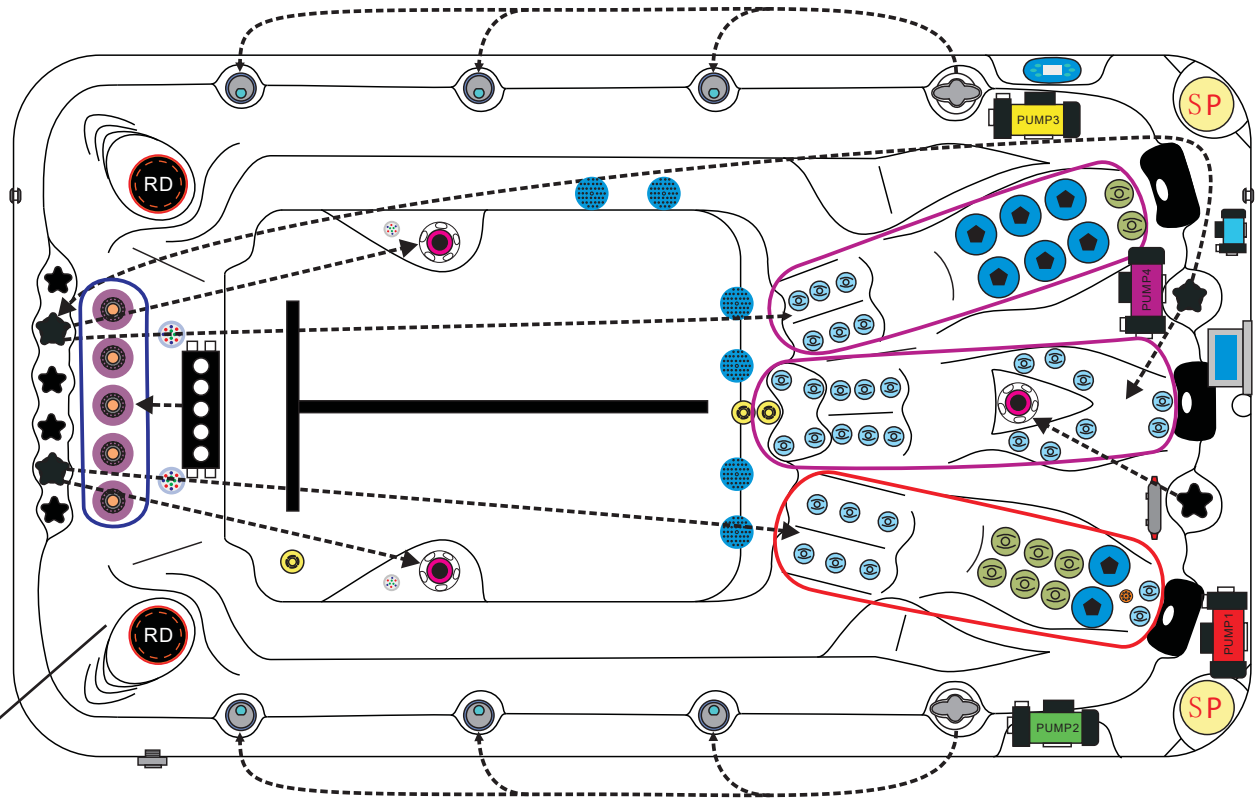

passion
spas | love your senses

SWIMSPA ACTIVITY I - ACTIVITY I DEEP

PASSION SPAS SPORT- EN FITNESS COLLECTION

SPECIFICATIONS/GENERAL

Dimensions LxWxH.....	394x226x 126/152 cm
Number of Loungers.....	3
Capacity in Liter.....	7500/9000
Dry Weight in kg.....	1200/1400
Full Weight in kg.....	8700/10400
Shell Material.....	Aristech® Acrylic with Vinylester and Polyester
Synthetic Maintenance Free Cabinet.....	Standard
Removable Side Panels.....	8
Durable Support System.....	Synthetic
Everlast™ Full Floor Support Material.....	Polyester
High Density Urethane Insulation.....	Standard

WATER SYSTEM

Total jets.....	58
Air Control Valve.....	5
Filters / Surface.....	(2) 50 Square Feet
Top Access Skim Filter.....	High-Volume Vortex Skimmer
Floor Drain.....	1
External Drain.....	1
Hi Flow Suctions.....	8
Water Diverter Valve.....	2
6" Turbo Swim Jet.....	7
6" Aqua Rolling Massage Jet.....	1
5" Massage Jets, Directional, Rotational and Pulsational.....	8
3" Directional Jets.....	8
2" Directional Jets.....	32
Ozone Jets.....	2

ELECTRICAL SYSTEM

Voltage.....	230/380 V
Amperage.....	20 Amp - 380V / 40 Amp - 230 V
Full Flow Electric Heater.....	3 kw
Control System.....	Balboa BP6013
Light (18 x Multi Color LED).....	Standard
Electronic Topside Control.....	Balboa TP600

passion
spas | love your senses

SWIMSPA ACTIVITY I - ACTIVITY I DEEP

PASSION SPAS SPORT- EN FITNESS COLLECTION

POWER SUPPLY
1x 20A/380V or
1x 40A/230V

	Jet 2" 32pcs		Water Control 152198		Speaker 150321
	Jet 3" 8pcs		Water Diverter 150493		Controller & Heater 152220 JZ6013x1
	Jet 5" 8pcs		Air/Water Control 150520		Controller & Heater 152222 JZ6013x2
	Swim Jet 150202 3pcs		Water Diverter 152029		Drainage 150511
	River Jet 152200 5pcs		Optional Air Pump 150827		WTC50 Circ. Pump 150861
			Aromatherapy 150560		LP300 Mass. Pump 150818 (6pcs)
			UV-lamp 150777		TP600 Display 151059 (2pcs)
			Pillow 150403		Diverter Pump 150828
			Filter lid Black 159111		
			Filter 4ch-949 151131		