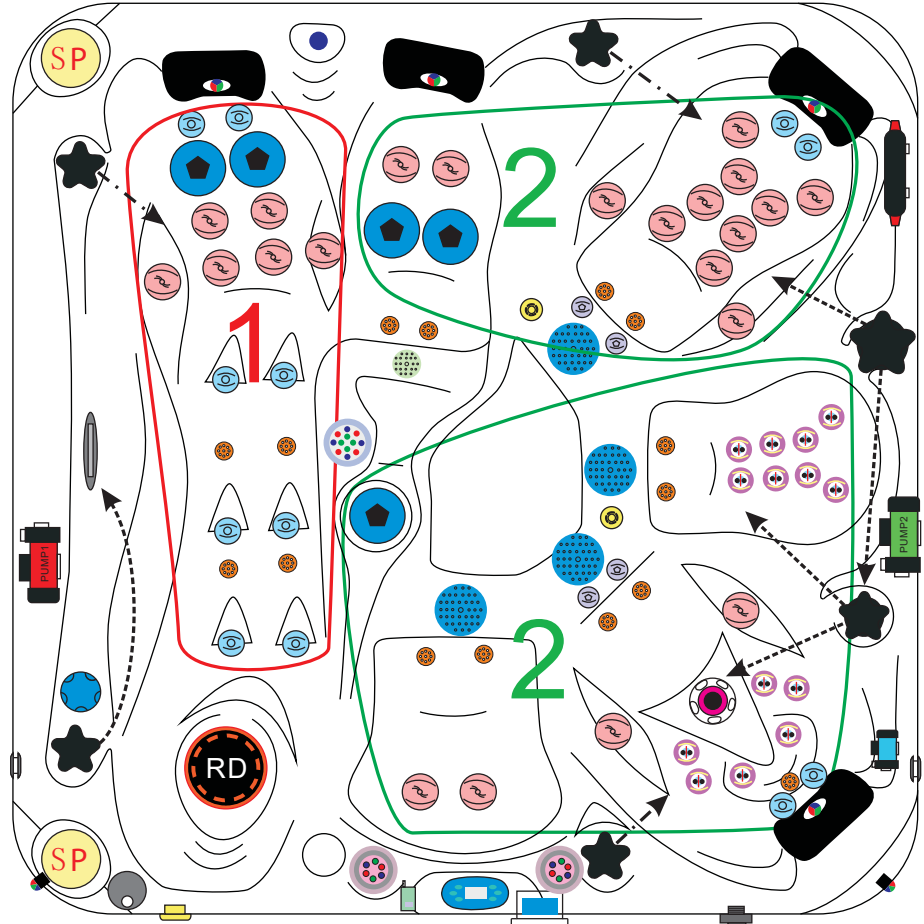

Clusterjet 150293	4pcs		Water Diverter	150493		Speaker	150321
	Clusterjet 151322	12pc		Air Control	150520		Controller & Heater	152220
	Mini Jet 150126	22pcs		Optional Air Pump	150827		Drainage	150511
	Power Jet 150155	2pcs		Water Diverter	152029		WTC50 Circ. Pump	150817
	Swim Jet 150202	1pc		Aromatherapy	150560		LP300 Mass. Pump	150818
	Blowerjet 150561	14pcs		UV lamp	150777		LP300 Mass. Pump	150818
	Spa Light 150781	1pc		Pillow	150403		TP600 Display	151059
	Suction 150516	1pc		Filter lid Black	159111			
				Filter 4ch-949	151131			
				Suction	150517